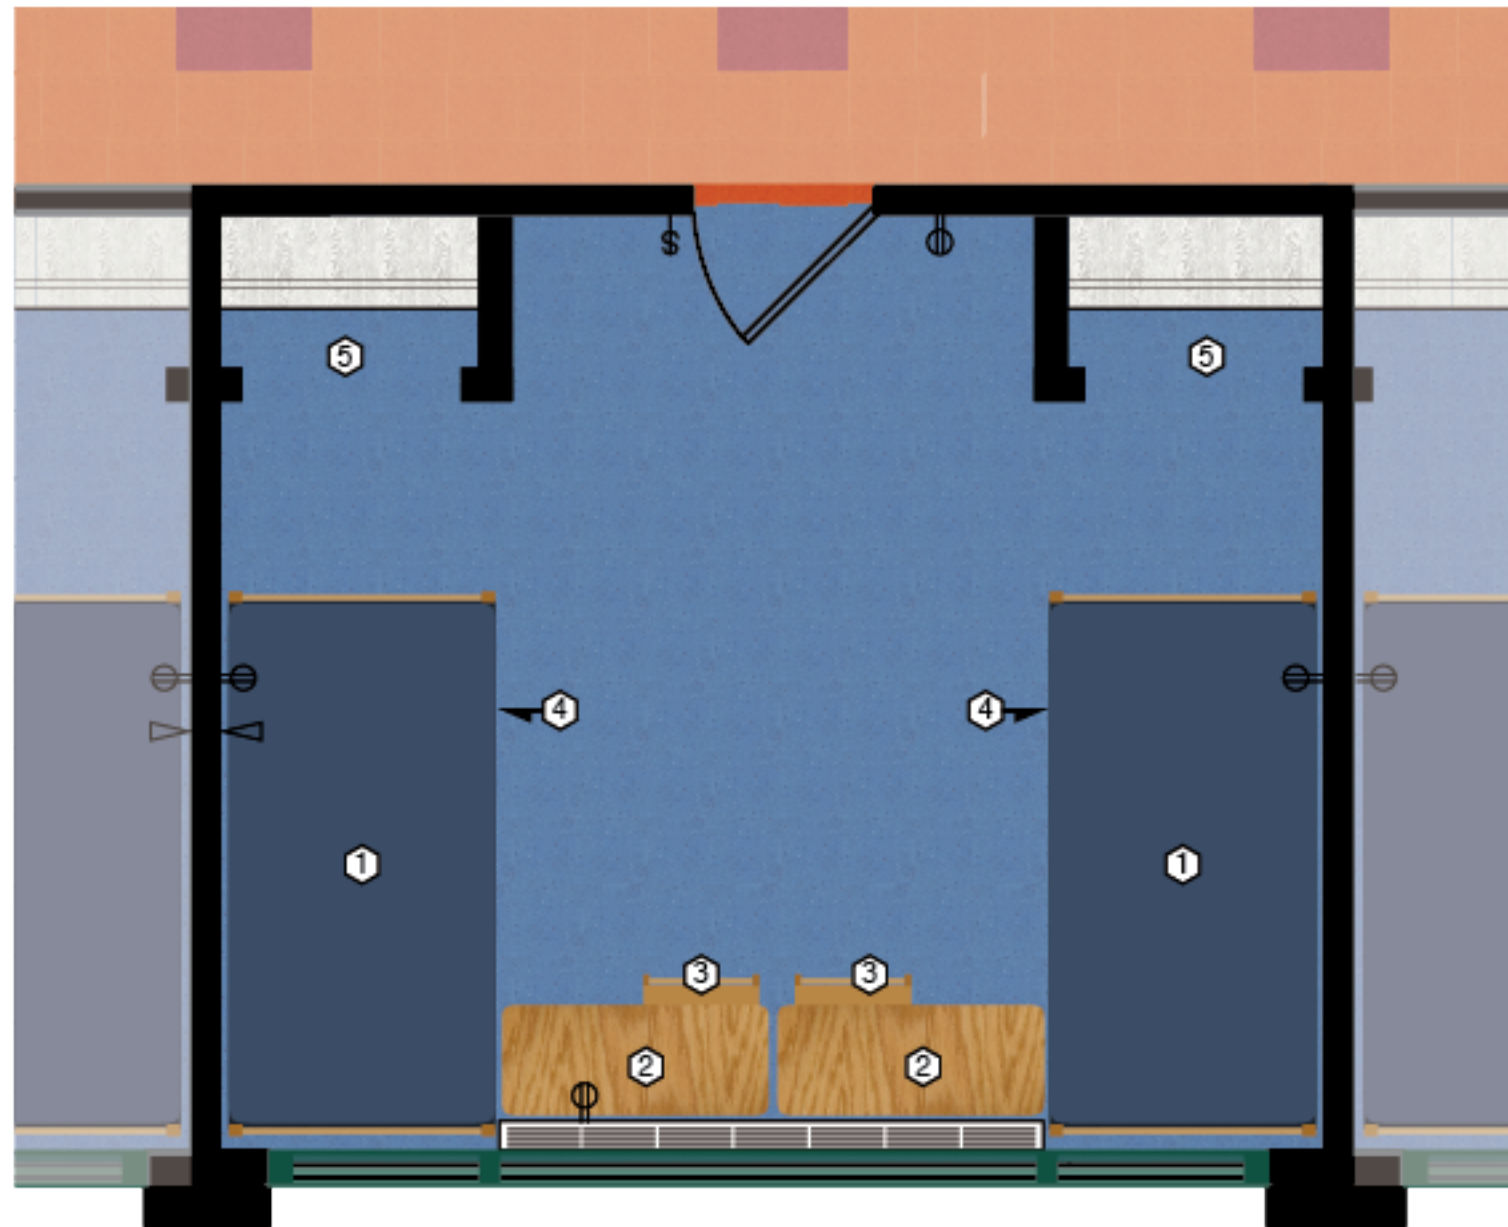

Tewksbury Hall

Typical Double Room

Drawing is not to scale.

LEGEND

- ① TWIN XL BED
Oak Frame 7 Height Adjustable Bed
40" X 84" X 36" Frame
Twin Extra Long Mattress
38" X 80" X 6" Mattress
- ② DESK
Oak Wood (Laminate Top)
42" X 24" X 30" Overall
3 Drawers Stacked & 1 Pencil Drawer
- ③ DESK CHAIR
Oak Wood
19" X 22" X 30" Overall
19" X 22" X 17" Seat
- ④ DRESSER UNDER BED
3-Drawer Oak Wood (Laminate Top)
30" X 20" X 30" Overall Exterior
30" X 20" X 7" Drawer Interior
- ⑤ OPEN CLOSET
White Painted Wood Shelf
__" X __" X __" Overall
Stainless Steel Hanging Bar
__" X __" X __" Hanging Bar
- ⚡ LIGHT SWITCH
- ⊕ DUPLEX RECEPTICOL
- ◁ DATA OUTLET